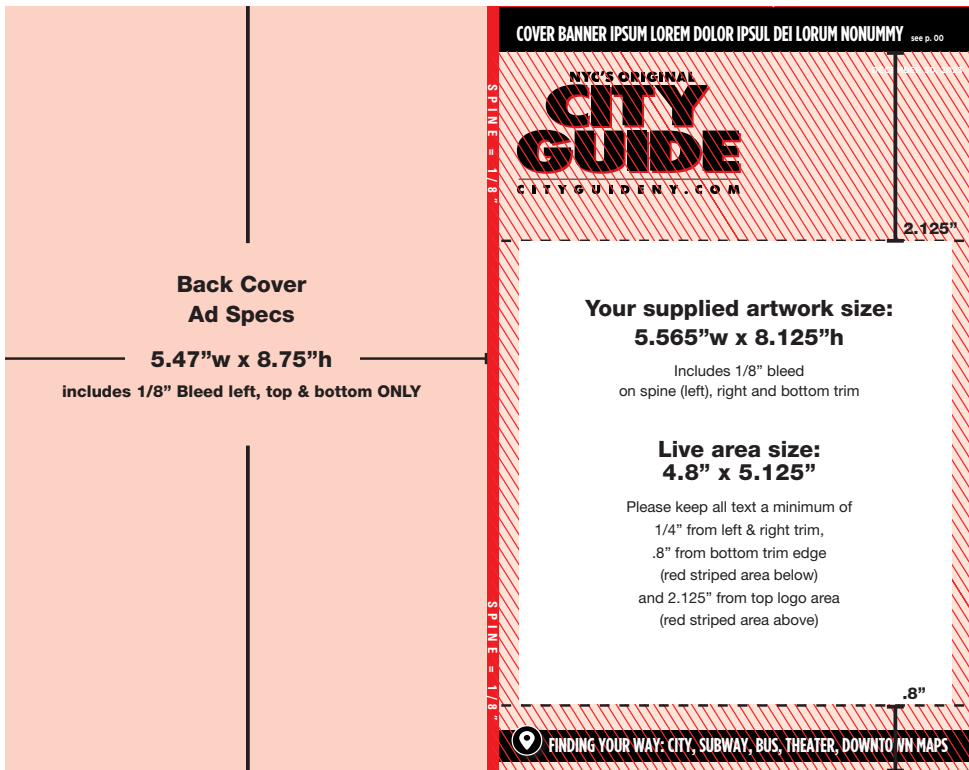

Front Cover & Banner Specs

Cover Artwork Specifications

Front Cover Content

Acceptable Copy

- Name
- Slogan (up to 5 words)
- URL

Content that is not appropriate for a cover

- Sales information
- Phone number or address

Font restrictions

- Please use minimum point size of 7pt. for readability.
- Avoid ultra thin type.

Cover Banner Specifications

Single Height Banner Art Area: 5.31" x .45"

Add 1/8" Bleed to Top, left & Right sides only: 5.56" x .575"

Double Height Banner Art Area: 5.31" x 1"

Add 1/8" Bleed to Top, left & Right sides only: 5.56" x 1.125"